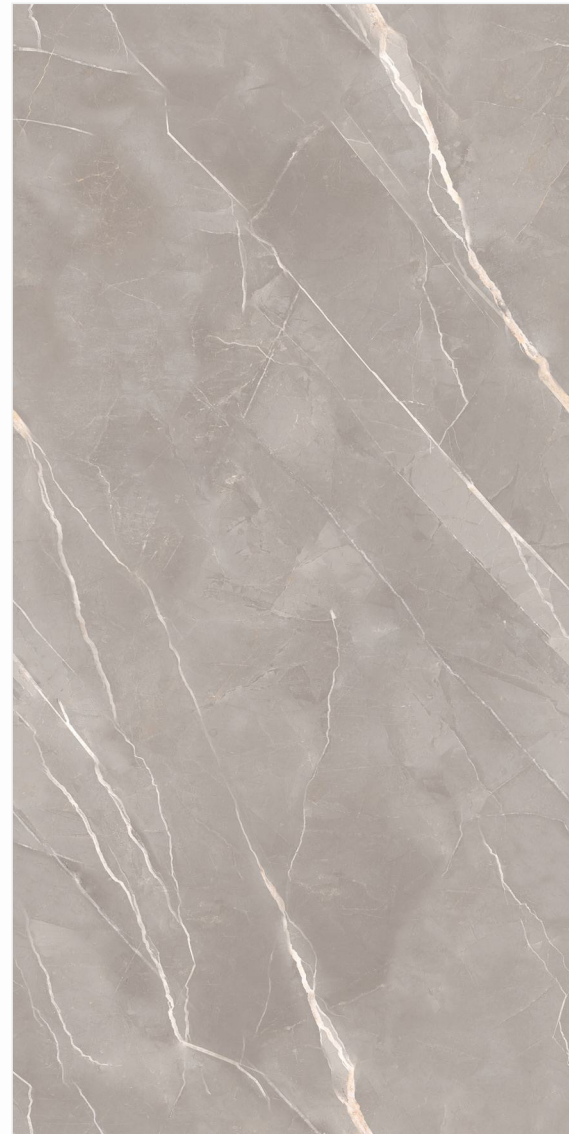

MARINA BIANCO  
**PUNCH** FINISH

GLAZED  
VITRIFIED TILES  
600X1200MM

©

IC - MURLES CLAY  
**GLOSSY** FINISH

DG - MURLES CLAY  
**VELVET** FINISH

EMR - MURLES CLAY  
**CARVING** FINISH

MURLES CLAY  
**PUNCH** FINISH