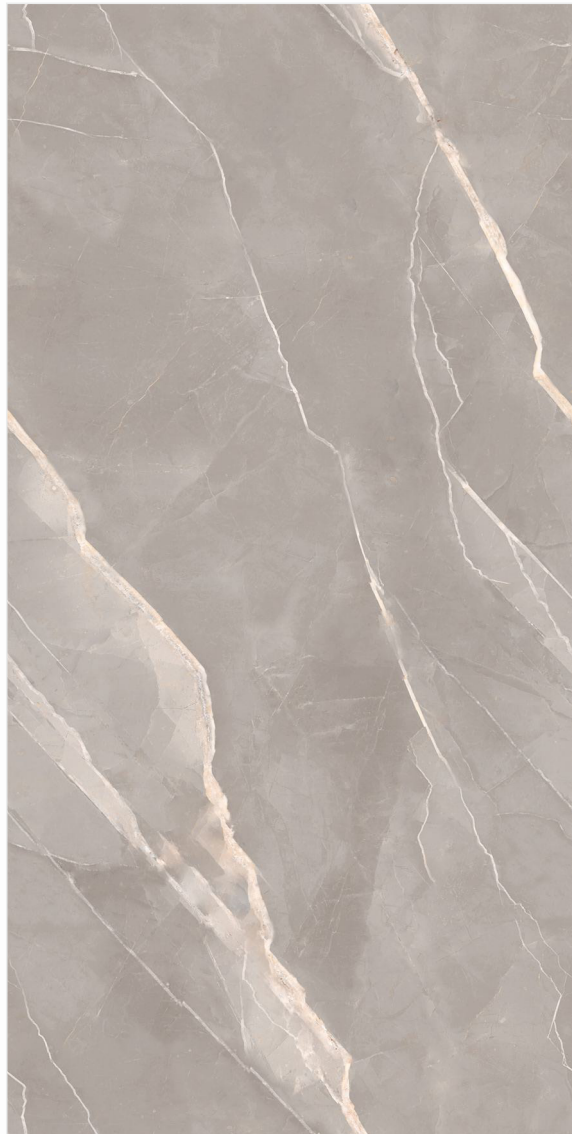

MARINA BIANCO  
**PUNCH** FINISH

GLAZED  
VITRIFIED TILES  
600X1200MM

©

IC - MURLES CLAY  
**GLOSSY** FINISH

DG - MURLES CLAY  
**VELVET** FINISH

EMR - MURLES CLAY  
**CARVING** FINISH

MURLES CLAY  
**PUNCH** FINISH