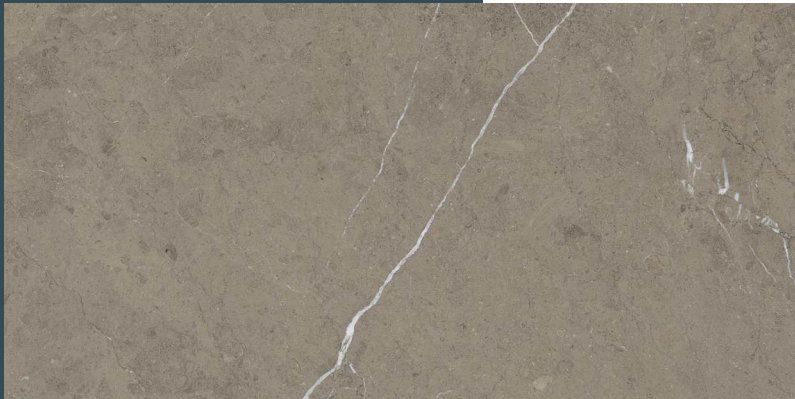

BENISSA DARK

SURFACE : MATT

SIZE : 300X600MM

FACES : 12