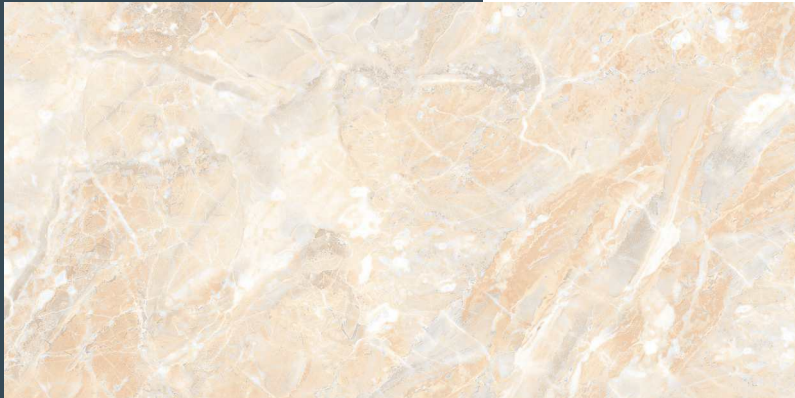

KODA GOLDEN

SURFACE : MATT

SIZE : 300X600MM

FACES : 12