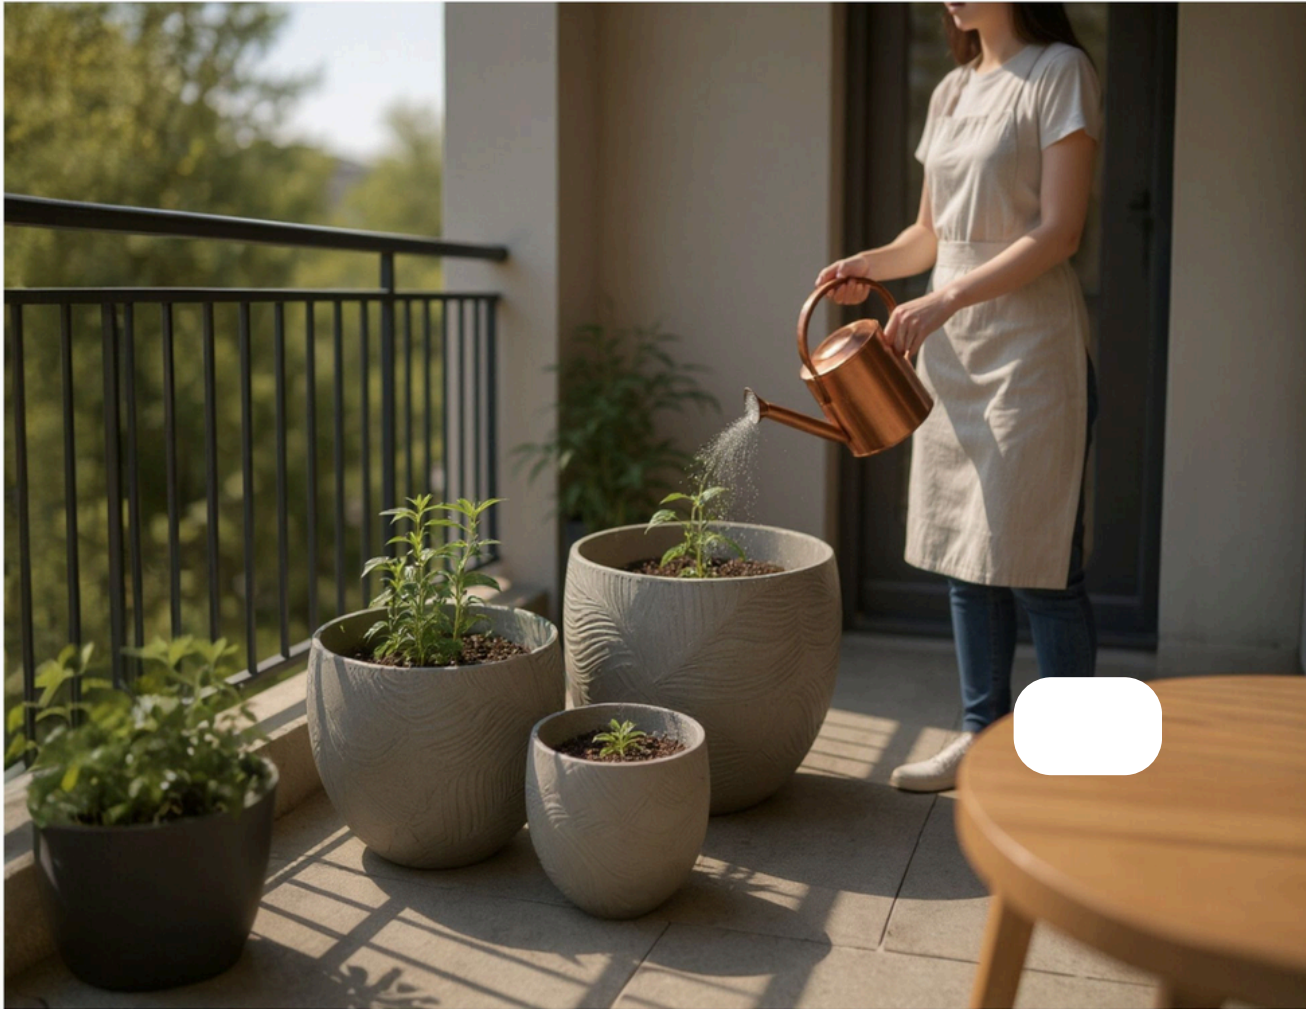

Size : A-350Dx340H (MM)
B-440Dx430H (MM)
C-540Dx530H (MM)

All our products are handmade with love.
Slight variations in color & size can be expected.
The planter come with a drainage hole.

Available Colors