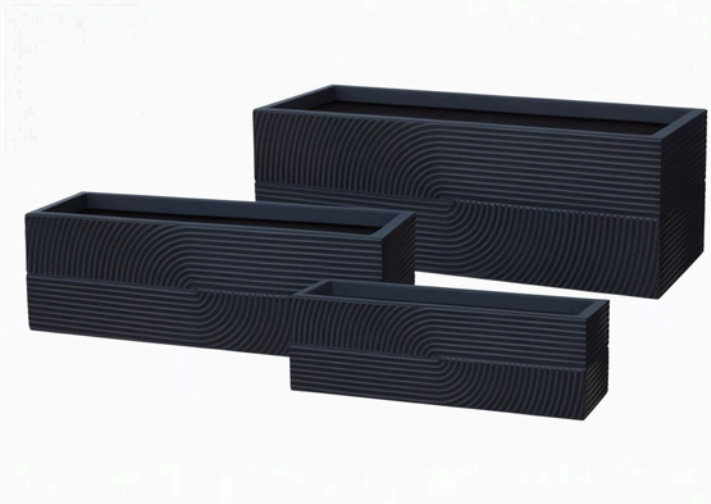

Granito Sage Green

Size : A-270Dx190H (MM)  
 B-350Dx245H (MM)  
 C-435Dx305H (MM)  
 D-540Dx370H (MM)

All our products are handmade with love.  
 Slight variations in color & size can be expected.  
 The planter come with a drainage hole.

### Available Colors

Size : A-580Lx180Wx190H (MM)  
 B-690Lx250Wx235H (MM)  
 C-790Lx310Wx230H (MM)

All our products are handmade with love.  
 Slight variations in color & size can be expected.  
 The planter come with a drainage hole.